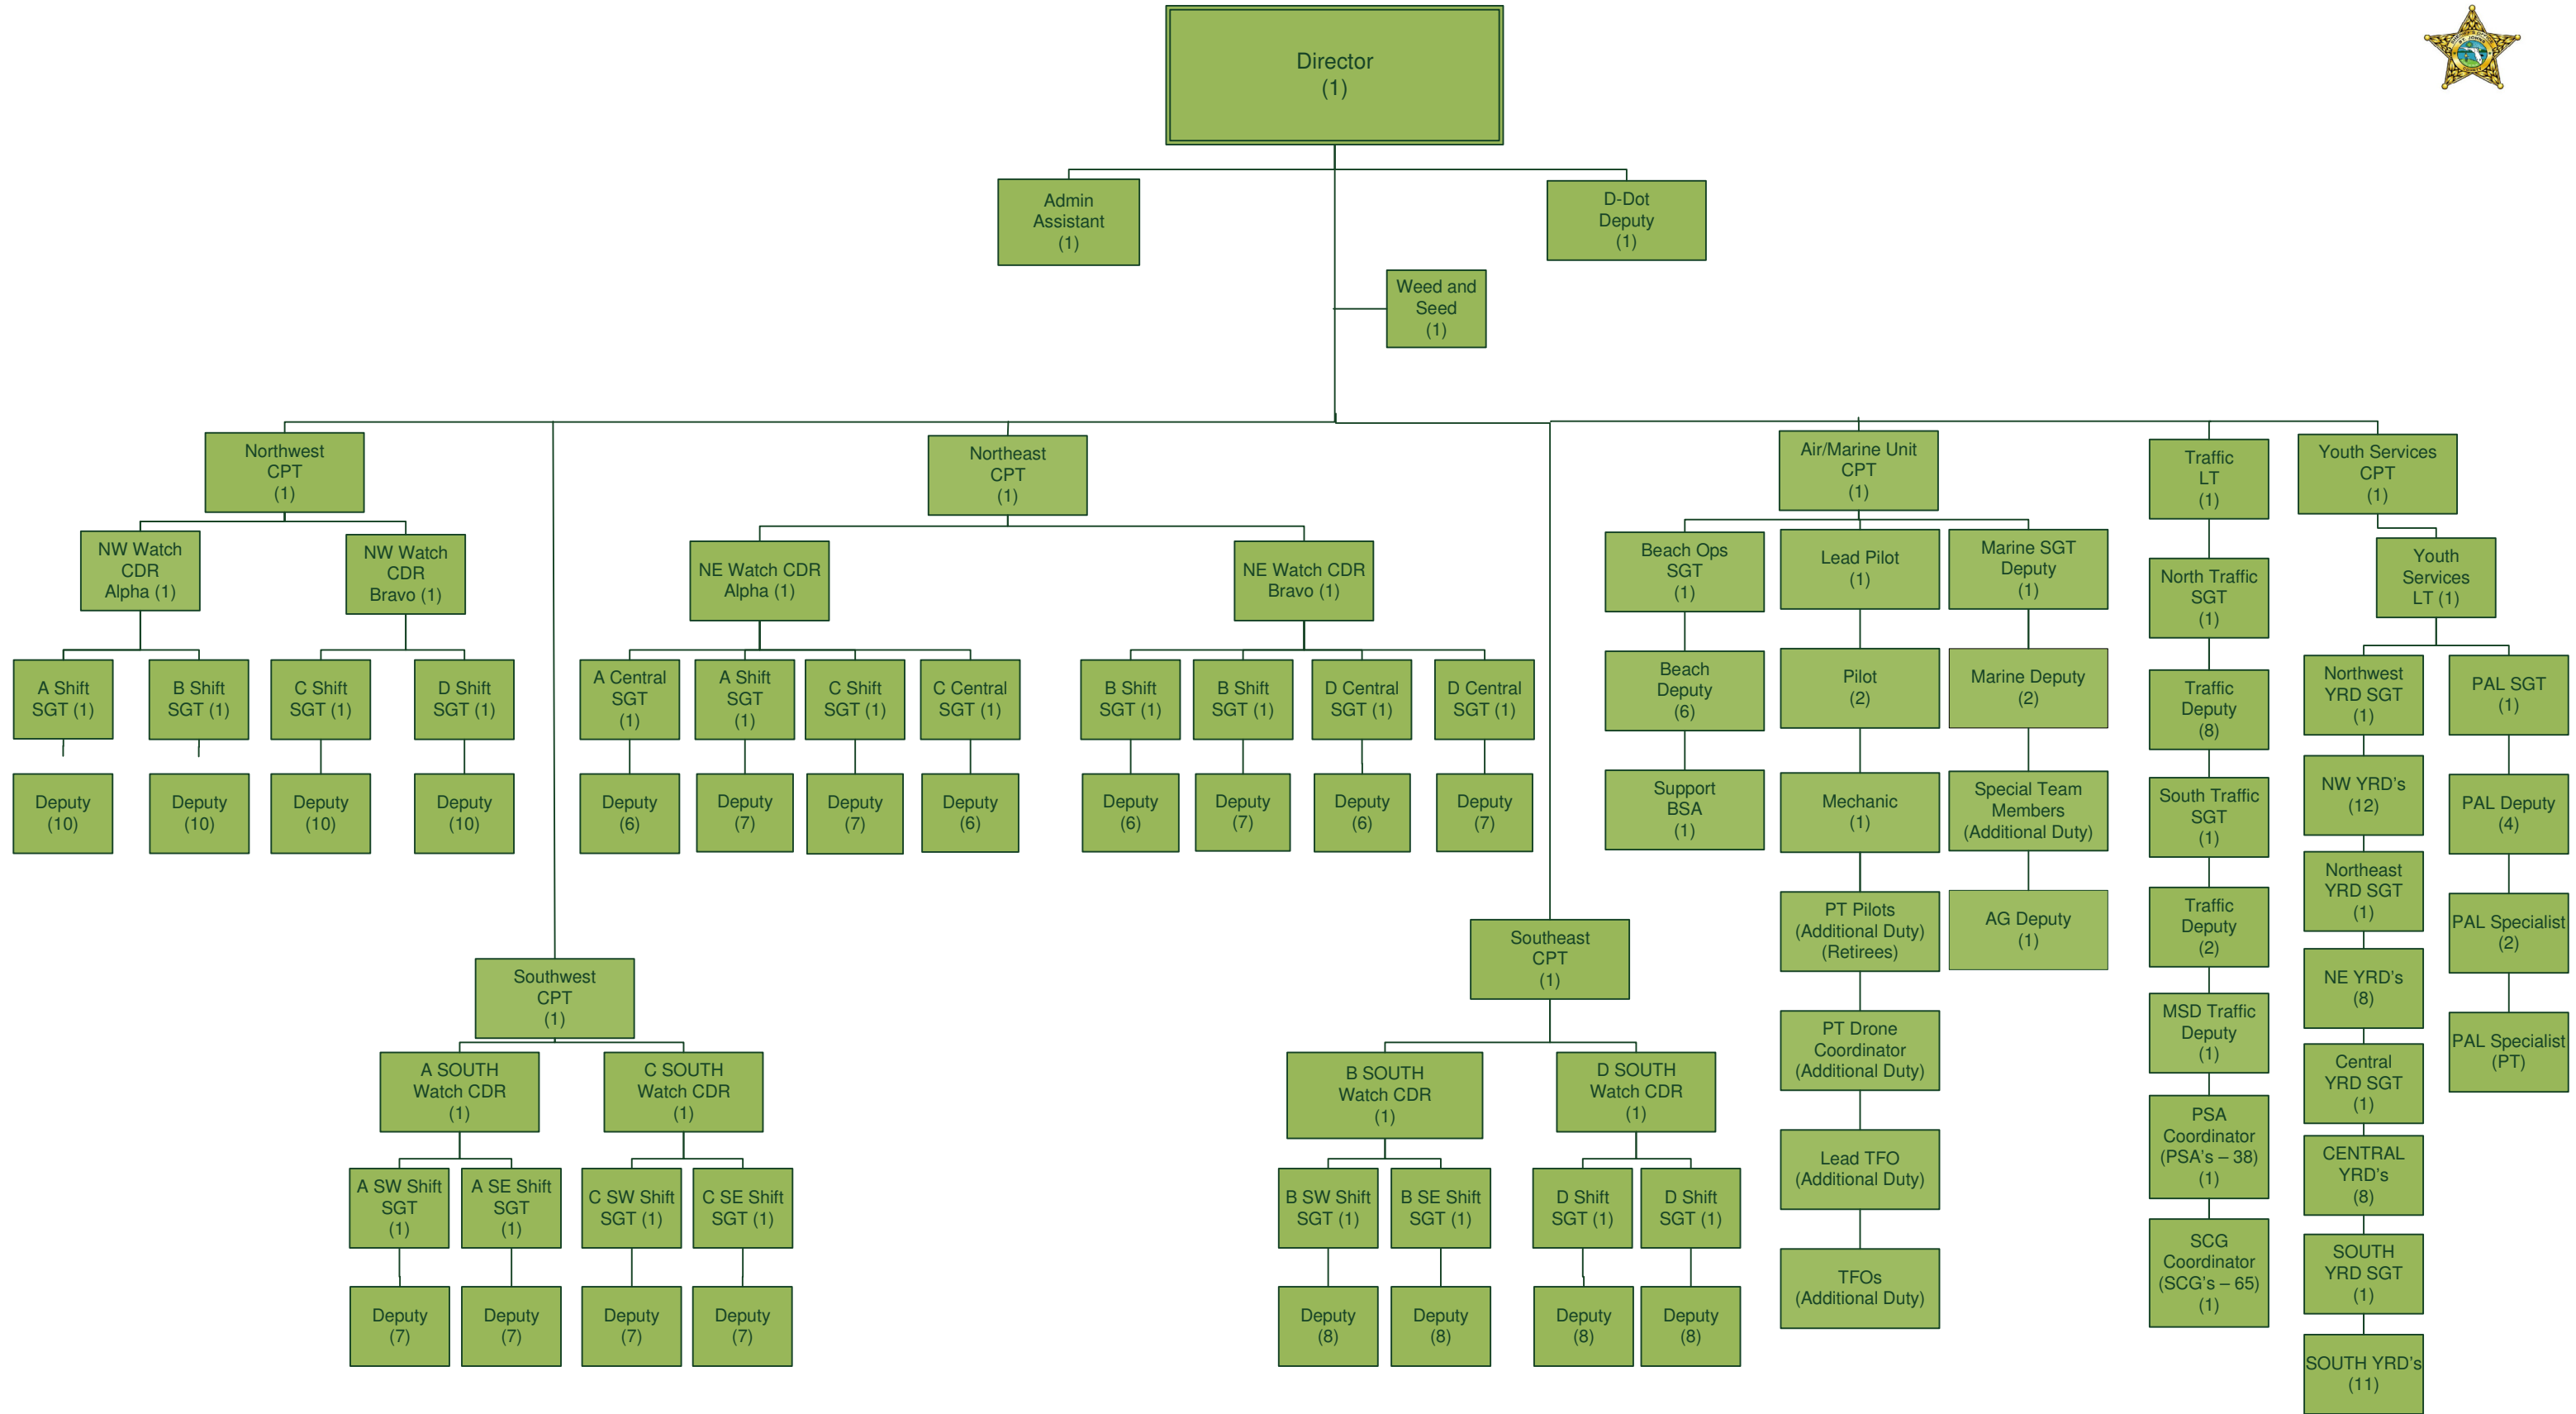

SHERIFF

ST. JOHNS COUNTY

ORGANIZATIONAL CHART

15 FEBRUARY 2021

Patrol Division

273 FTE

Criminal Investigations Division

78 FTE

Operations Division

Sheriff's Office

10 FTEs

General Services Division

75 FTEs

Division of Corrections

220 FTEs