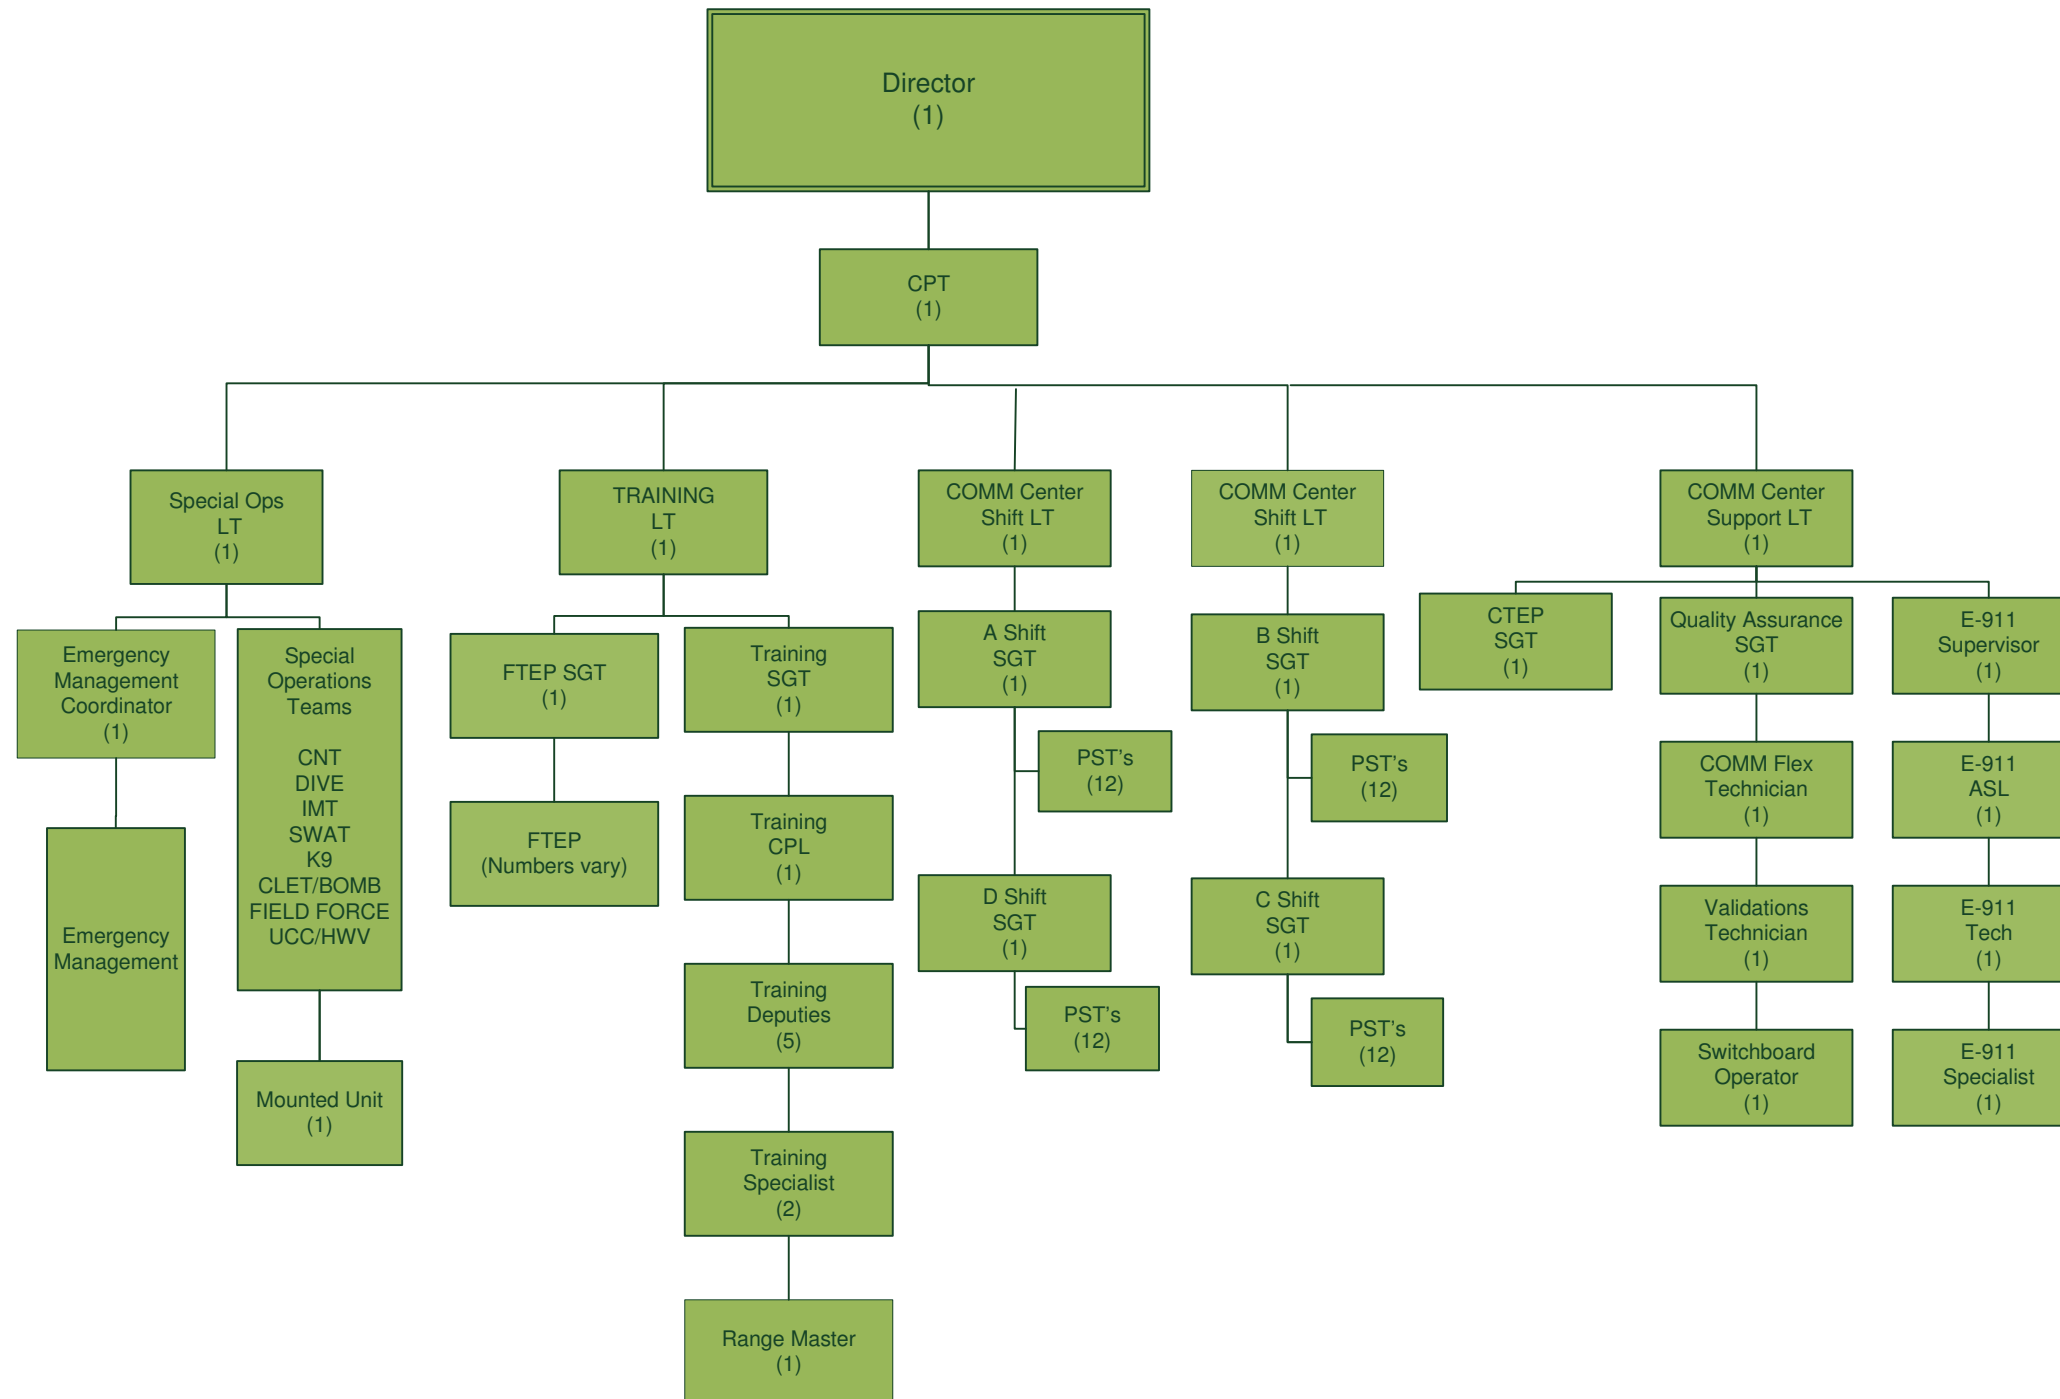

SHERIFF

ST. JOHNS COUNTY

ORGANIZATIONAL CHART

15 FEBRUARY 2021

Patrol Division

273 FTE

Criminal Investigations Division

78 FTE

Operations Division

Sheriff's Office

10 FTEs

General Services Division

75 FTEs

Division of Corrections

220 FTEs