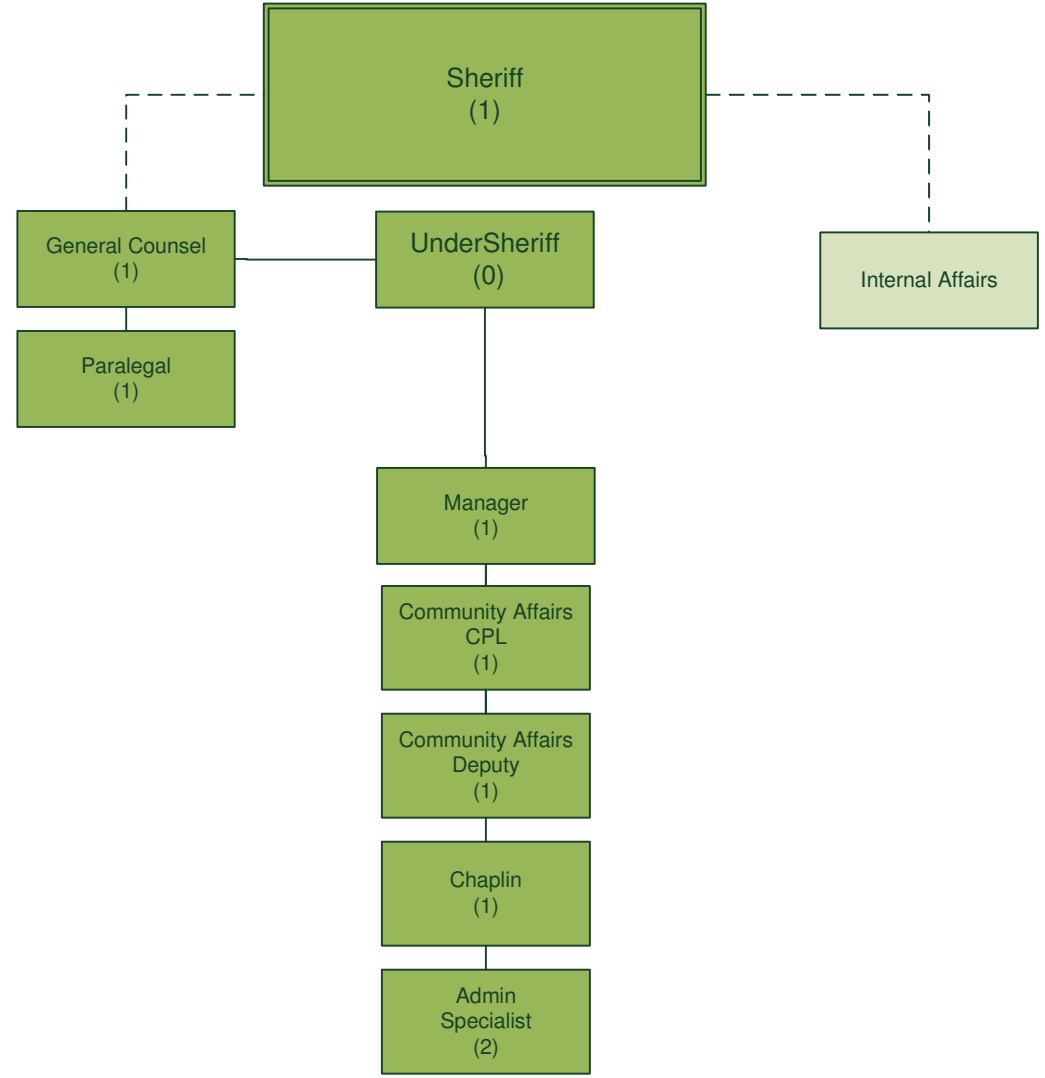

SHERIFF

ST. JOHNS COUNTY

ORGANIZATIONAL CHART

15 FEBRUARY 2021

Patrol Division

273 FTE

Criminal Investigations Division

78 FTE

Operations Division

Sheriff's Office

10 FTEs

General Services Division

75 FTEs

Division of Corrections

220 FTEs