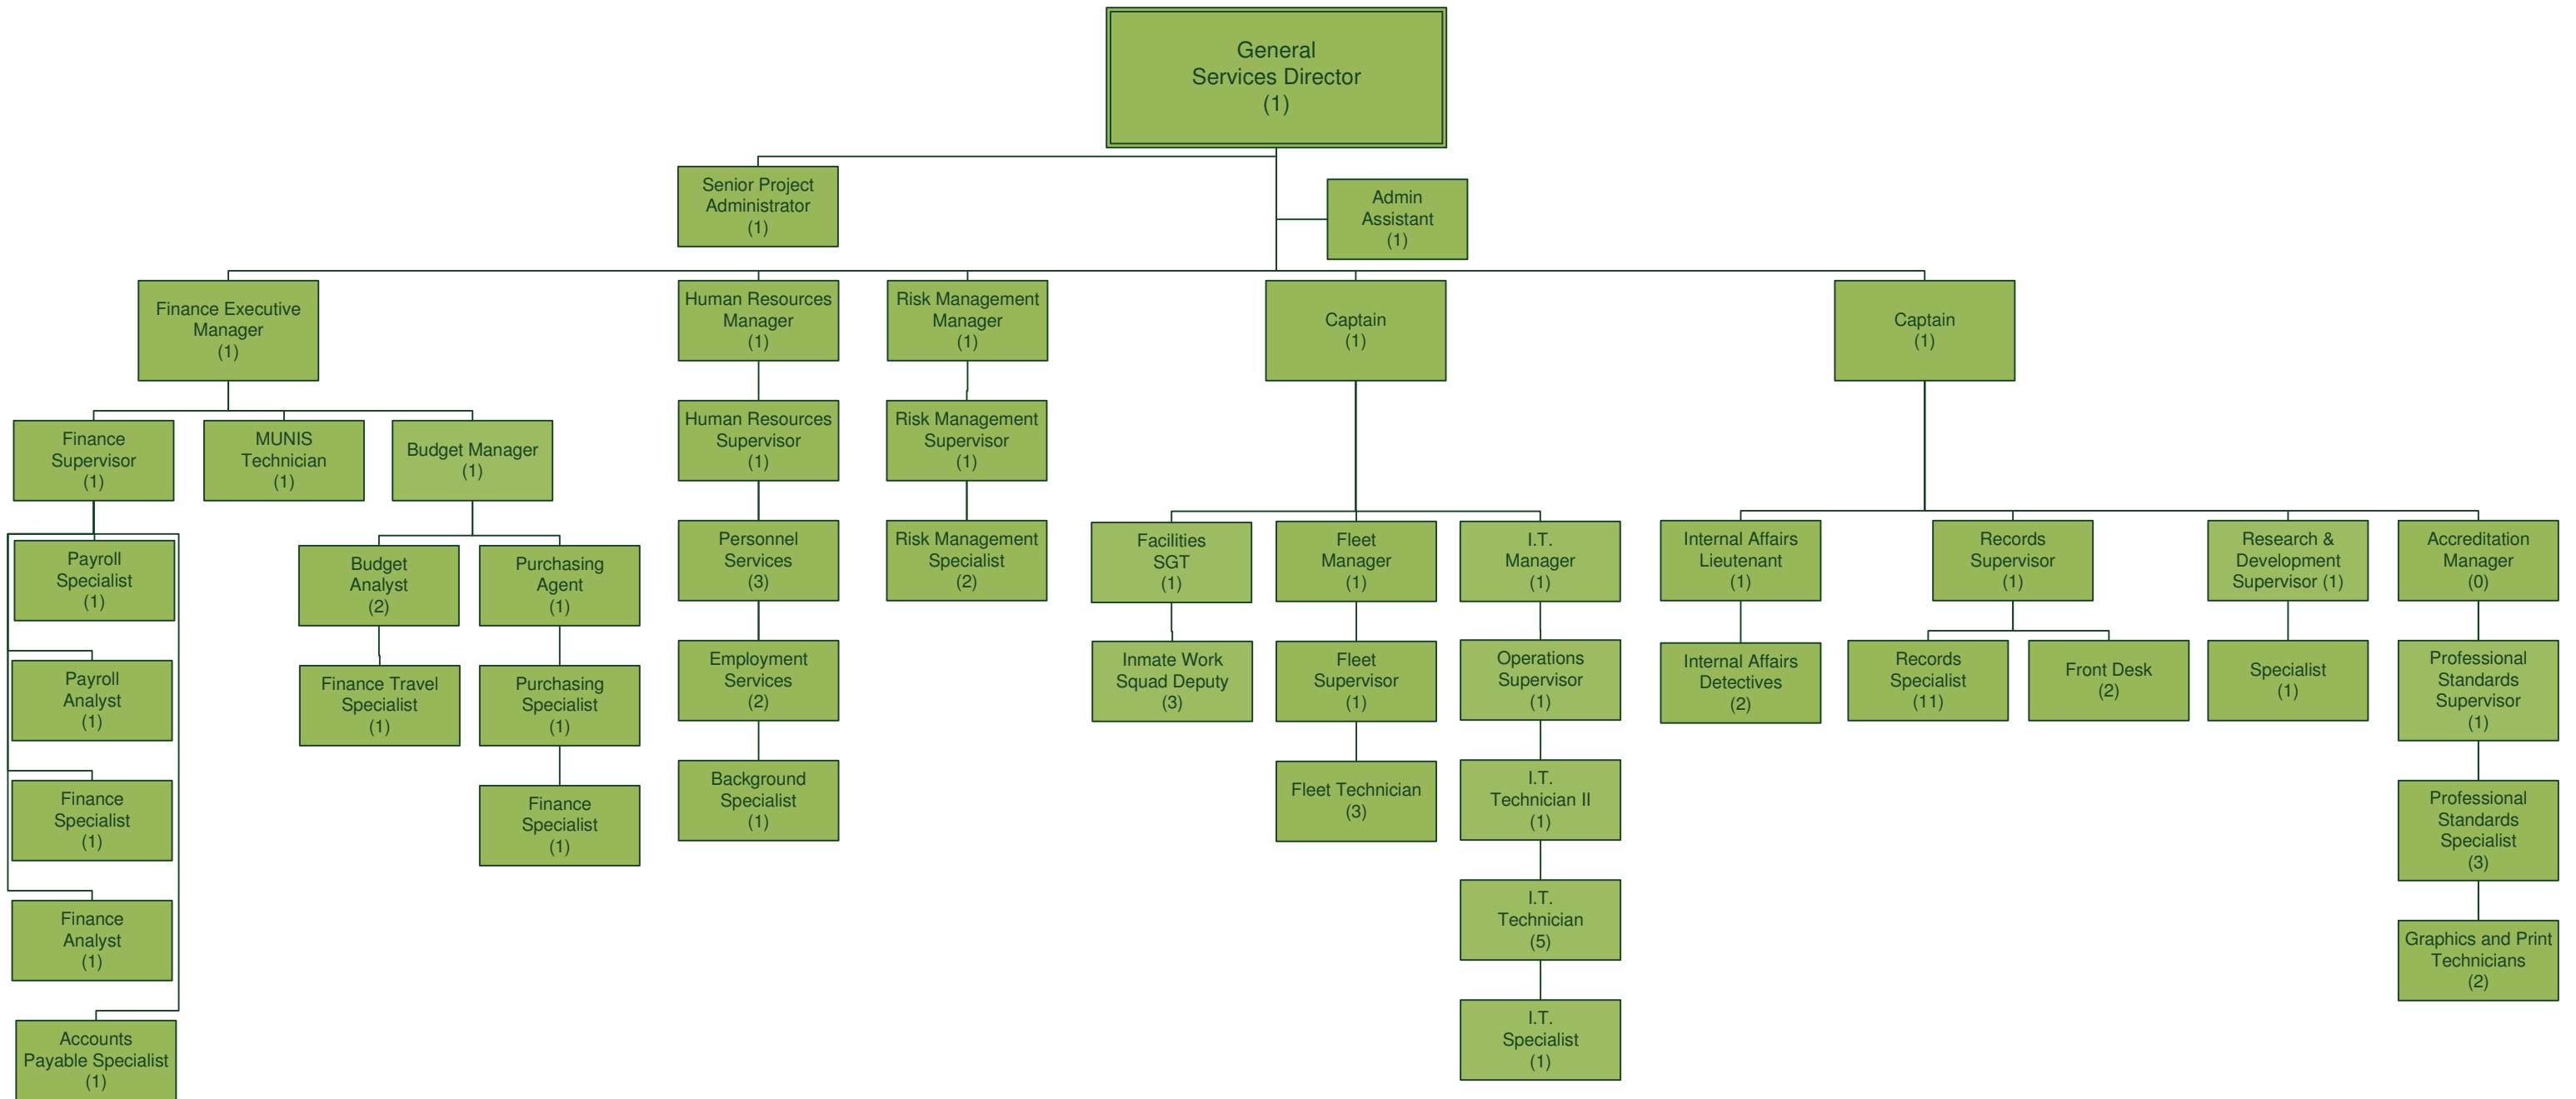

SHERIFF

ST. JOHNS COUNTY

ORGANIZATIONAL CHART

15 FEBRUARY 2021

Patrol Division

273 FTE

Criminal Investigations Division

78 FTE

Operations Division

Sheriff's Office

10 FTEs

General Services Division

75 FTEs

Division of Corrections

220 FTEs