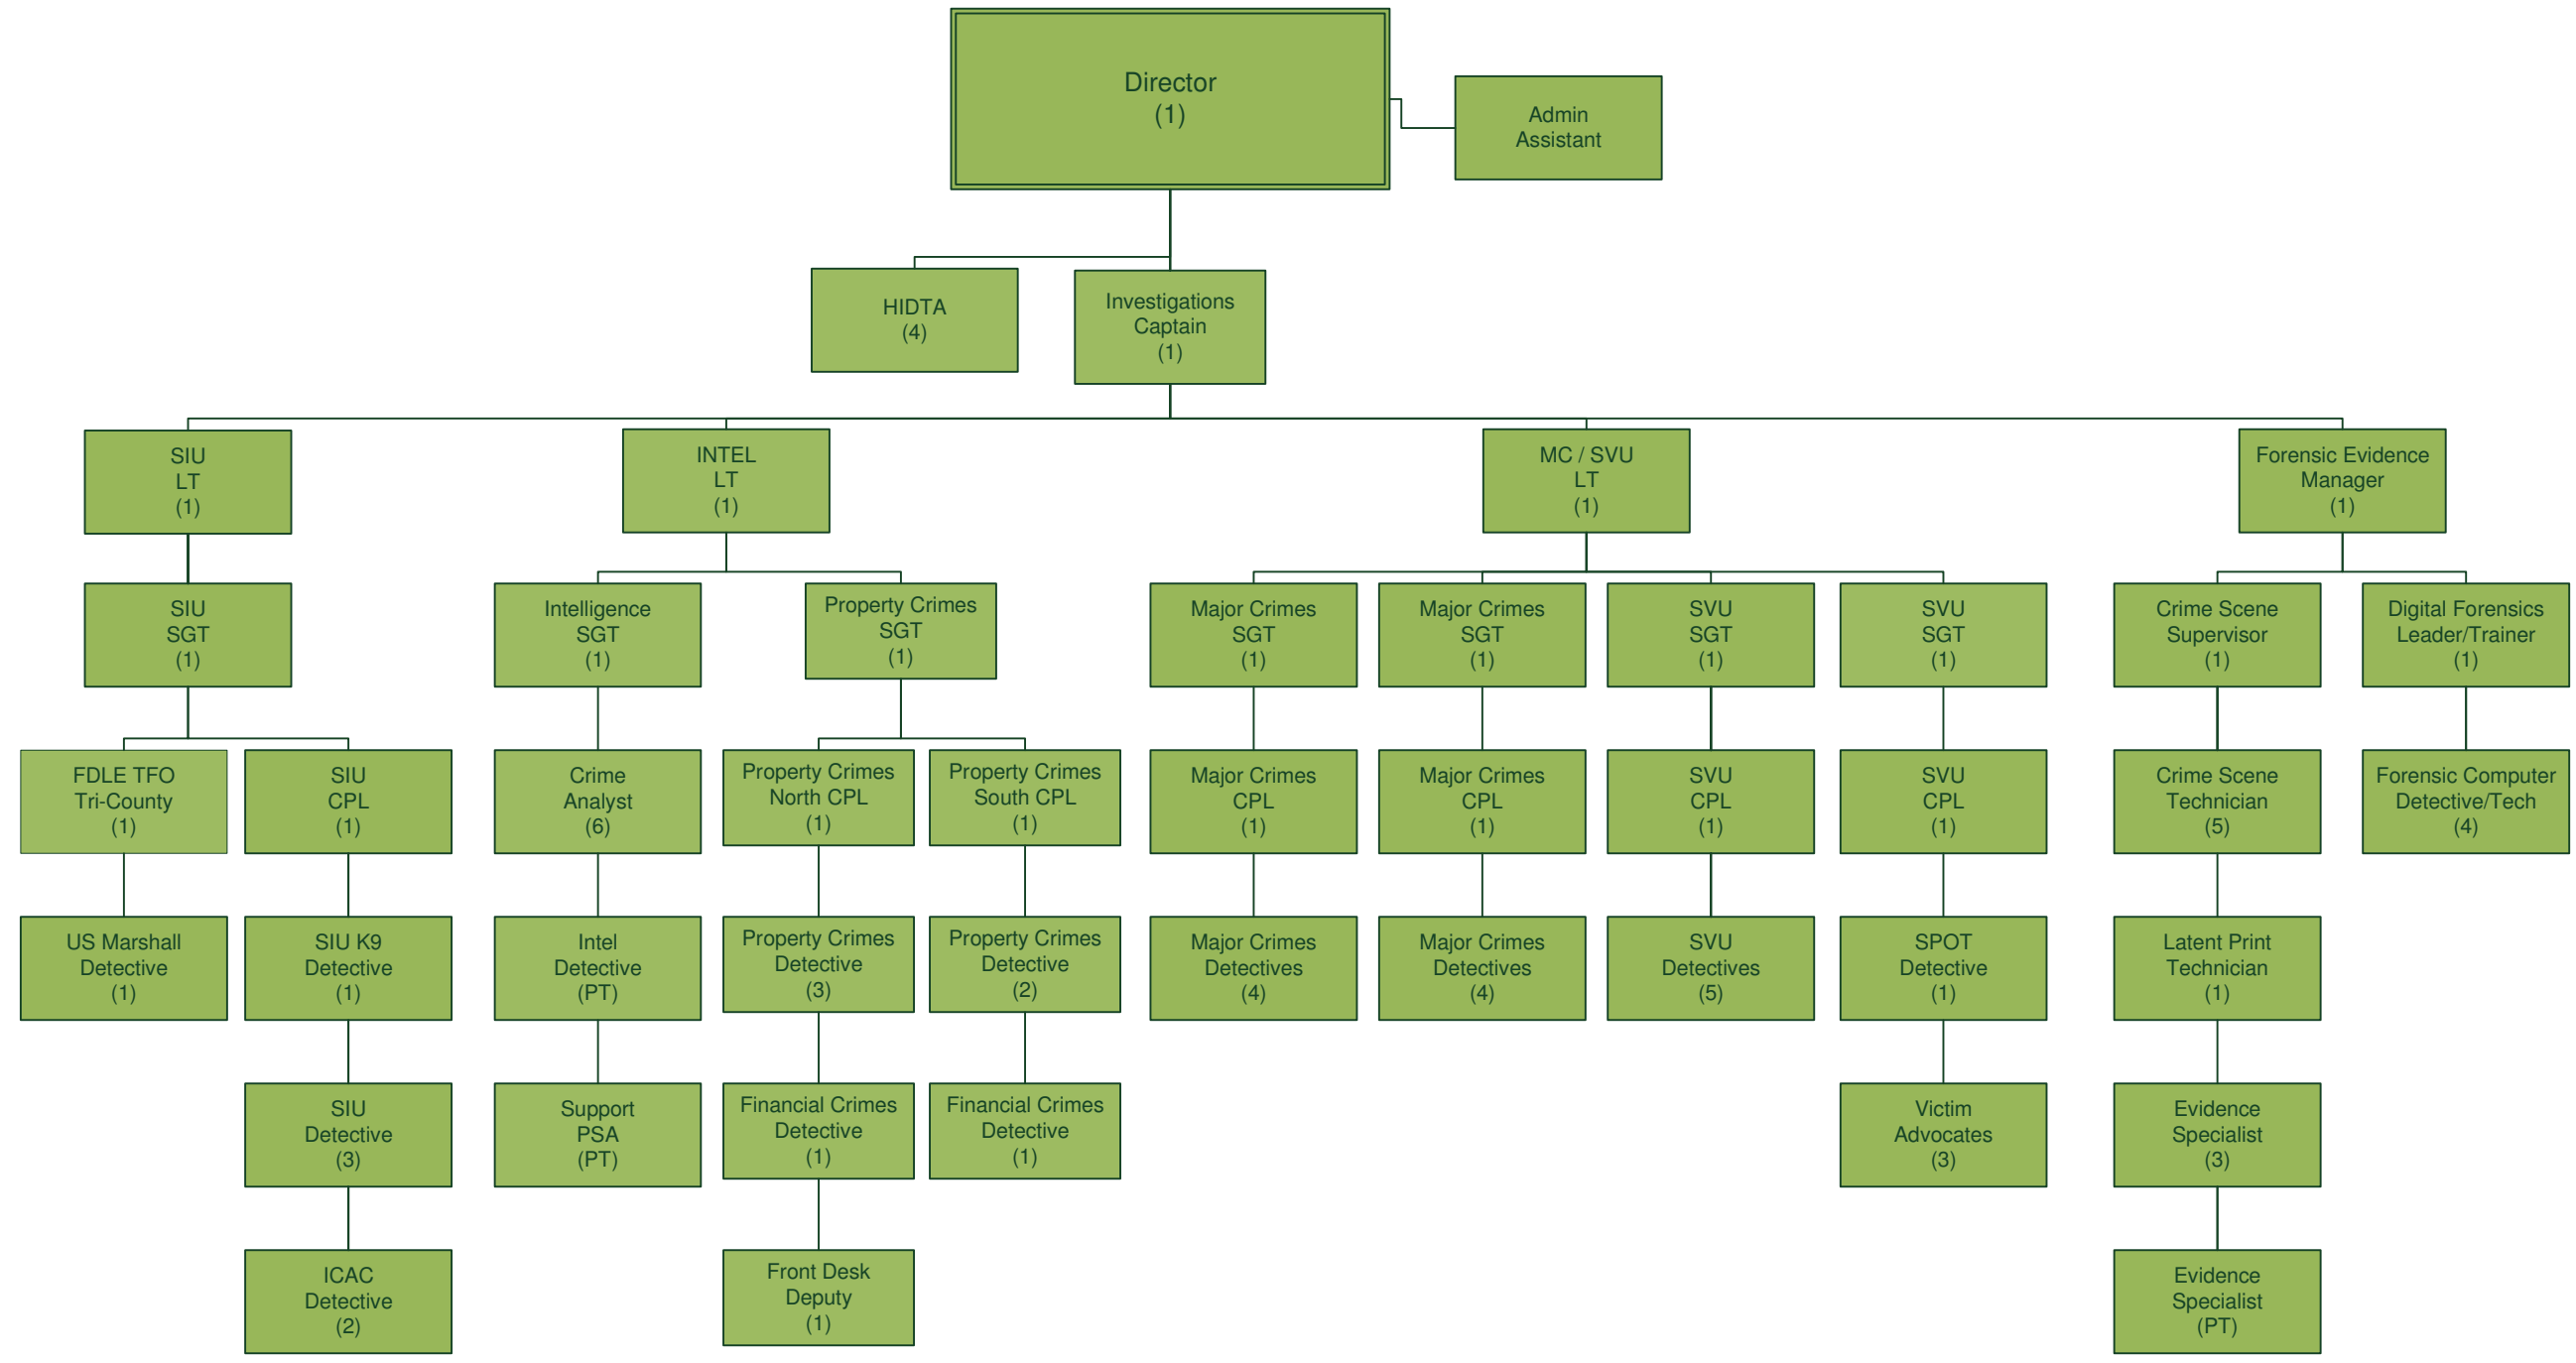

SHERIFF

ST. JOHNS COUNTY

ORGANIZATIONAL CHART

15 FEBRUARY 2021

Patrol Division

273 FTE

Criminal Investigations Division

78 FTE

Operations Division

Sheriff's Office

10 FTEs

General Services Division

75 FTEs

Division of Corrections

220 FTEs