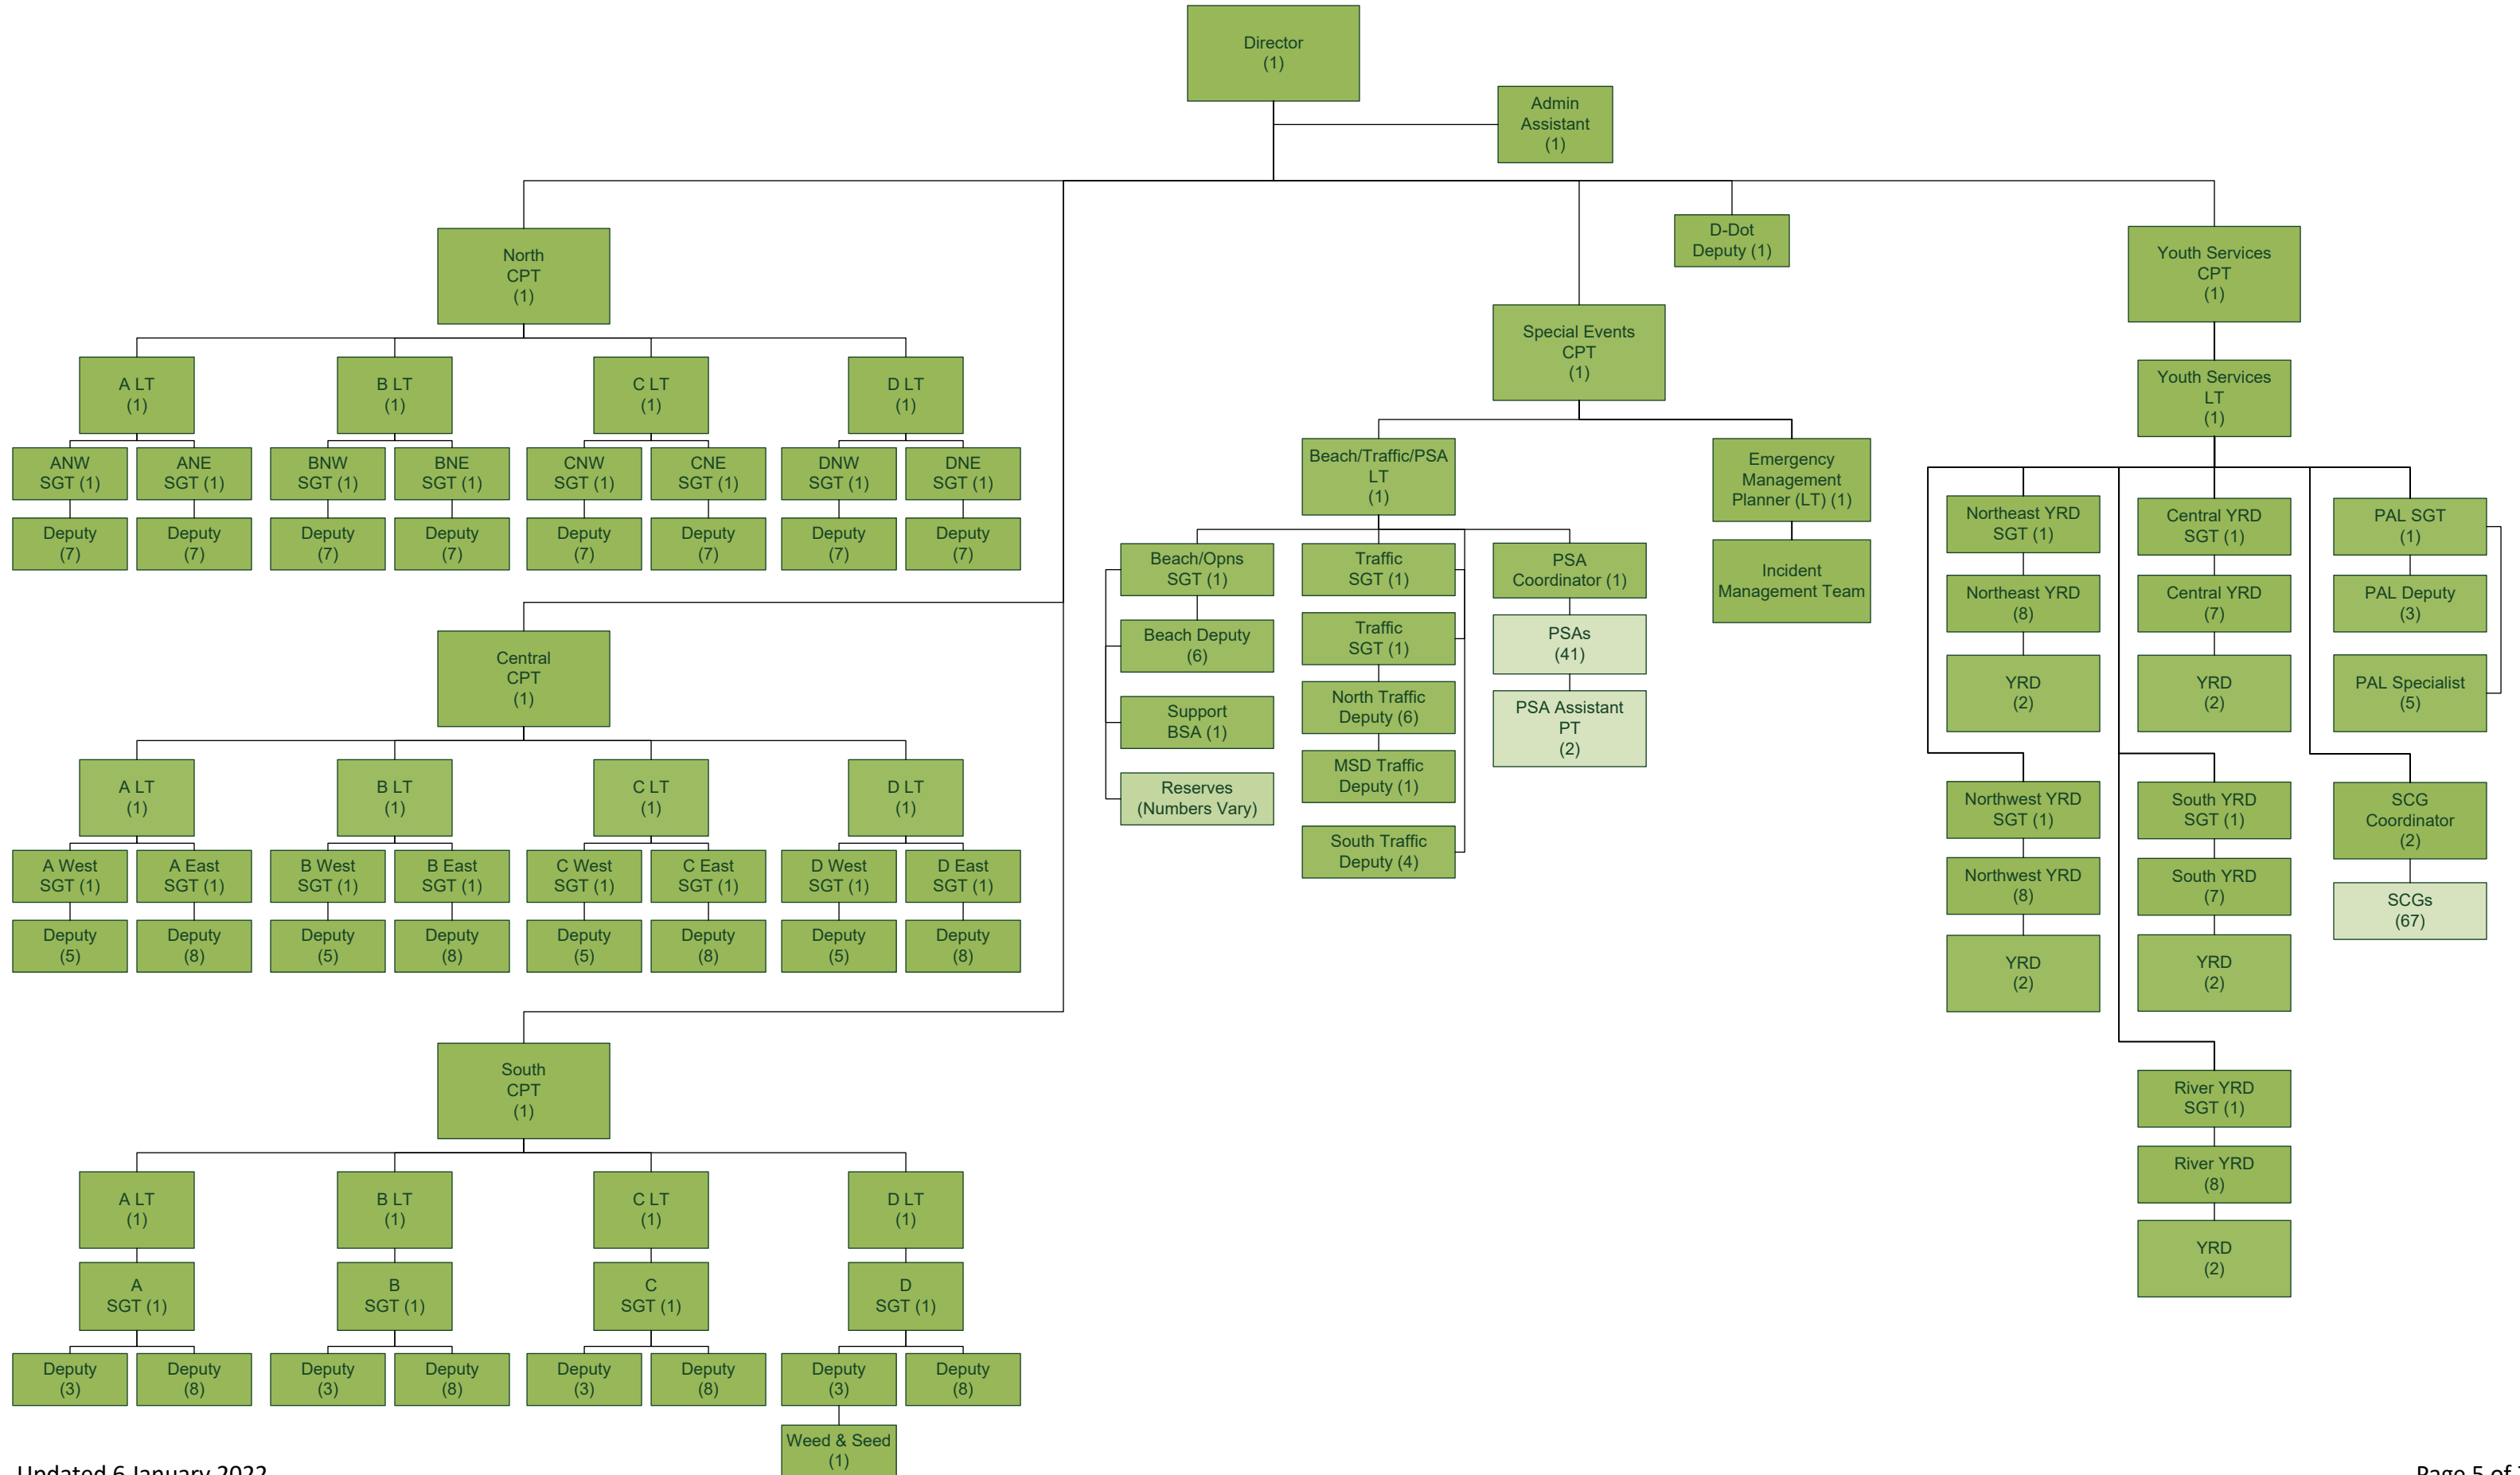

SHERIFF

ST. JOHNS COUNTY

785

Current

2022 ORGANIZATIONAL CHART

Office of the Sheriff Division

CID Division

Operations Division

Patrol Division

General Services Division

Corrections Division