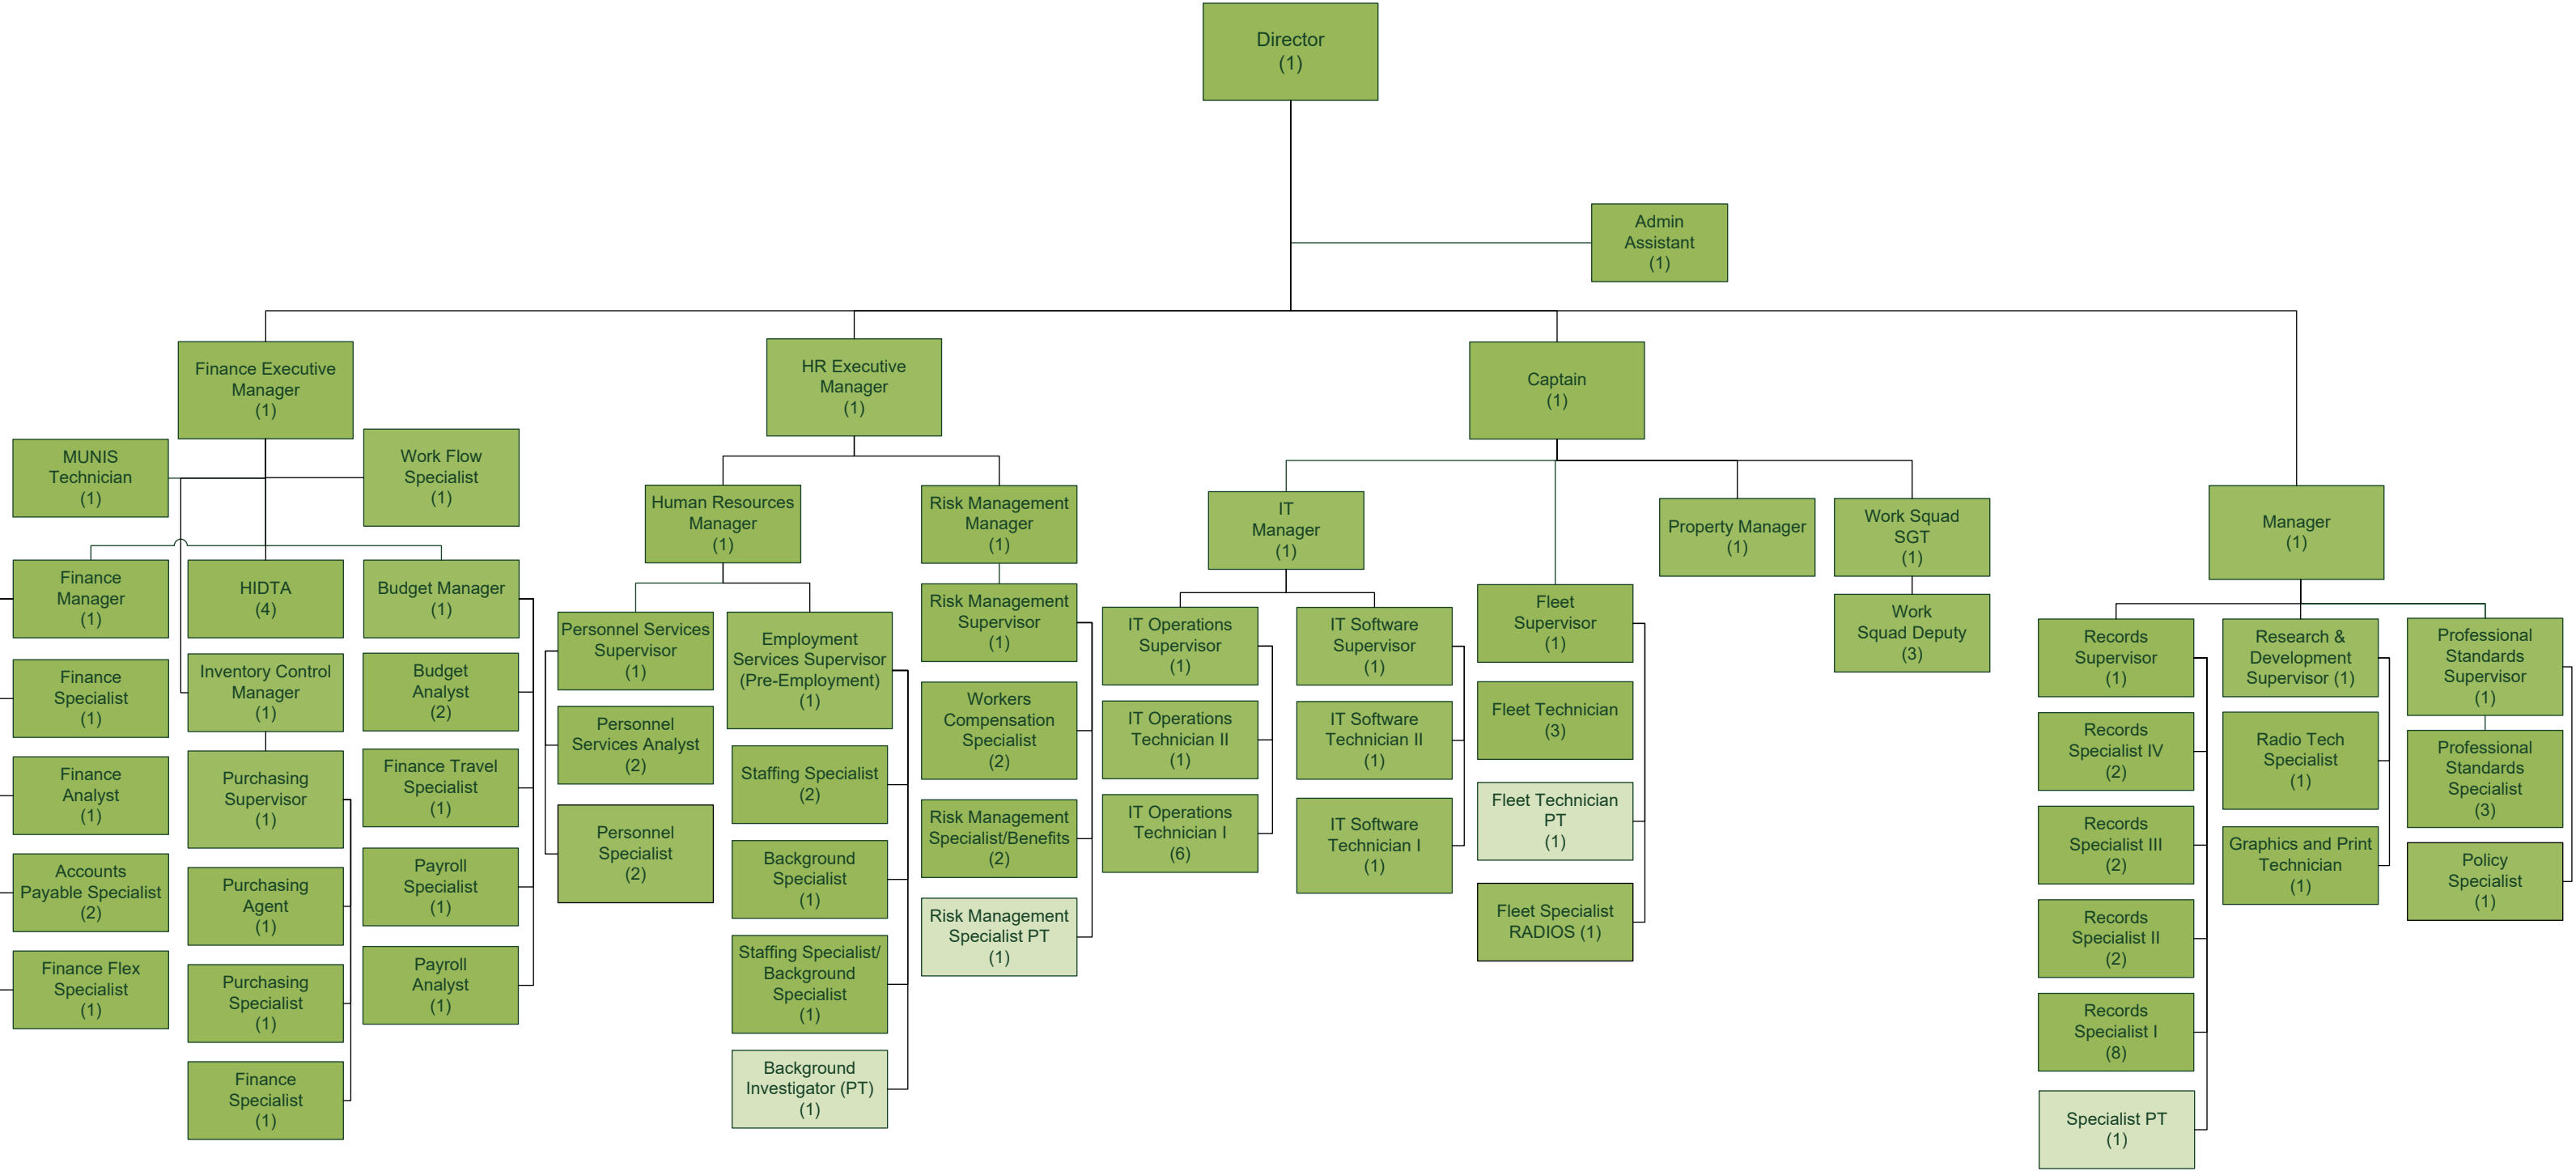

SHERIFF

ST. JOHNS COUNTY

785

Current

2022 ORGANIZATIONAL CHART

Office of the Sheriff Division

CID Division

Operations Division

Patrol Division

General Services Division

Corrections Division