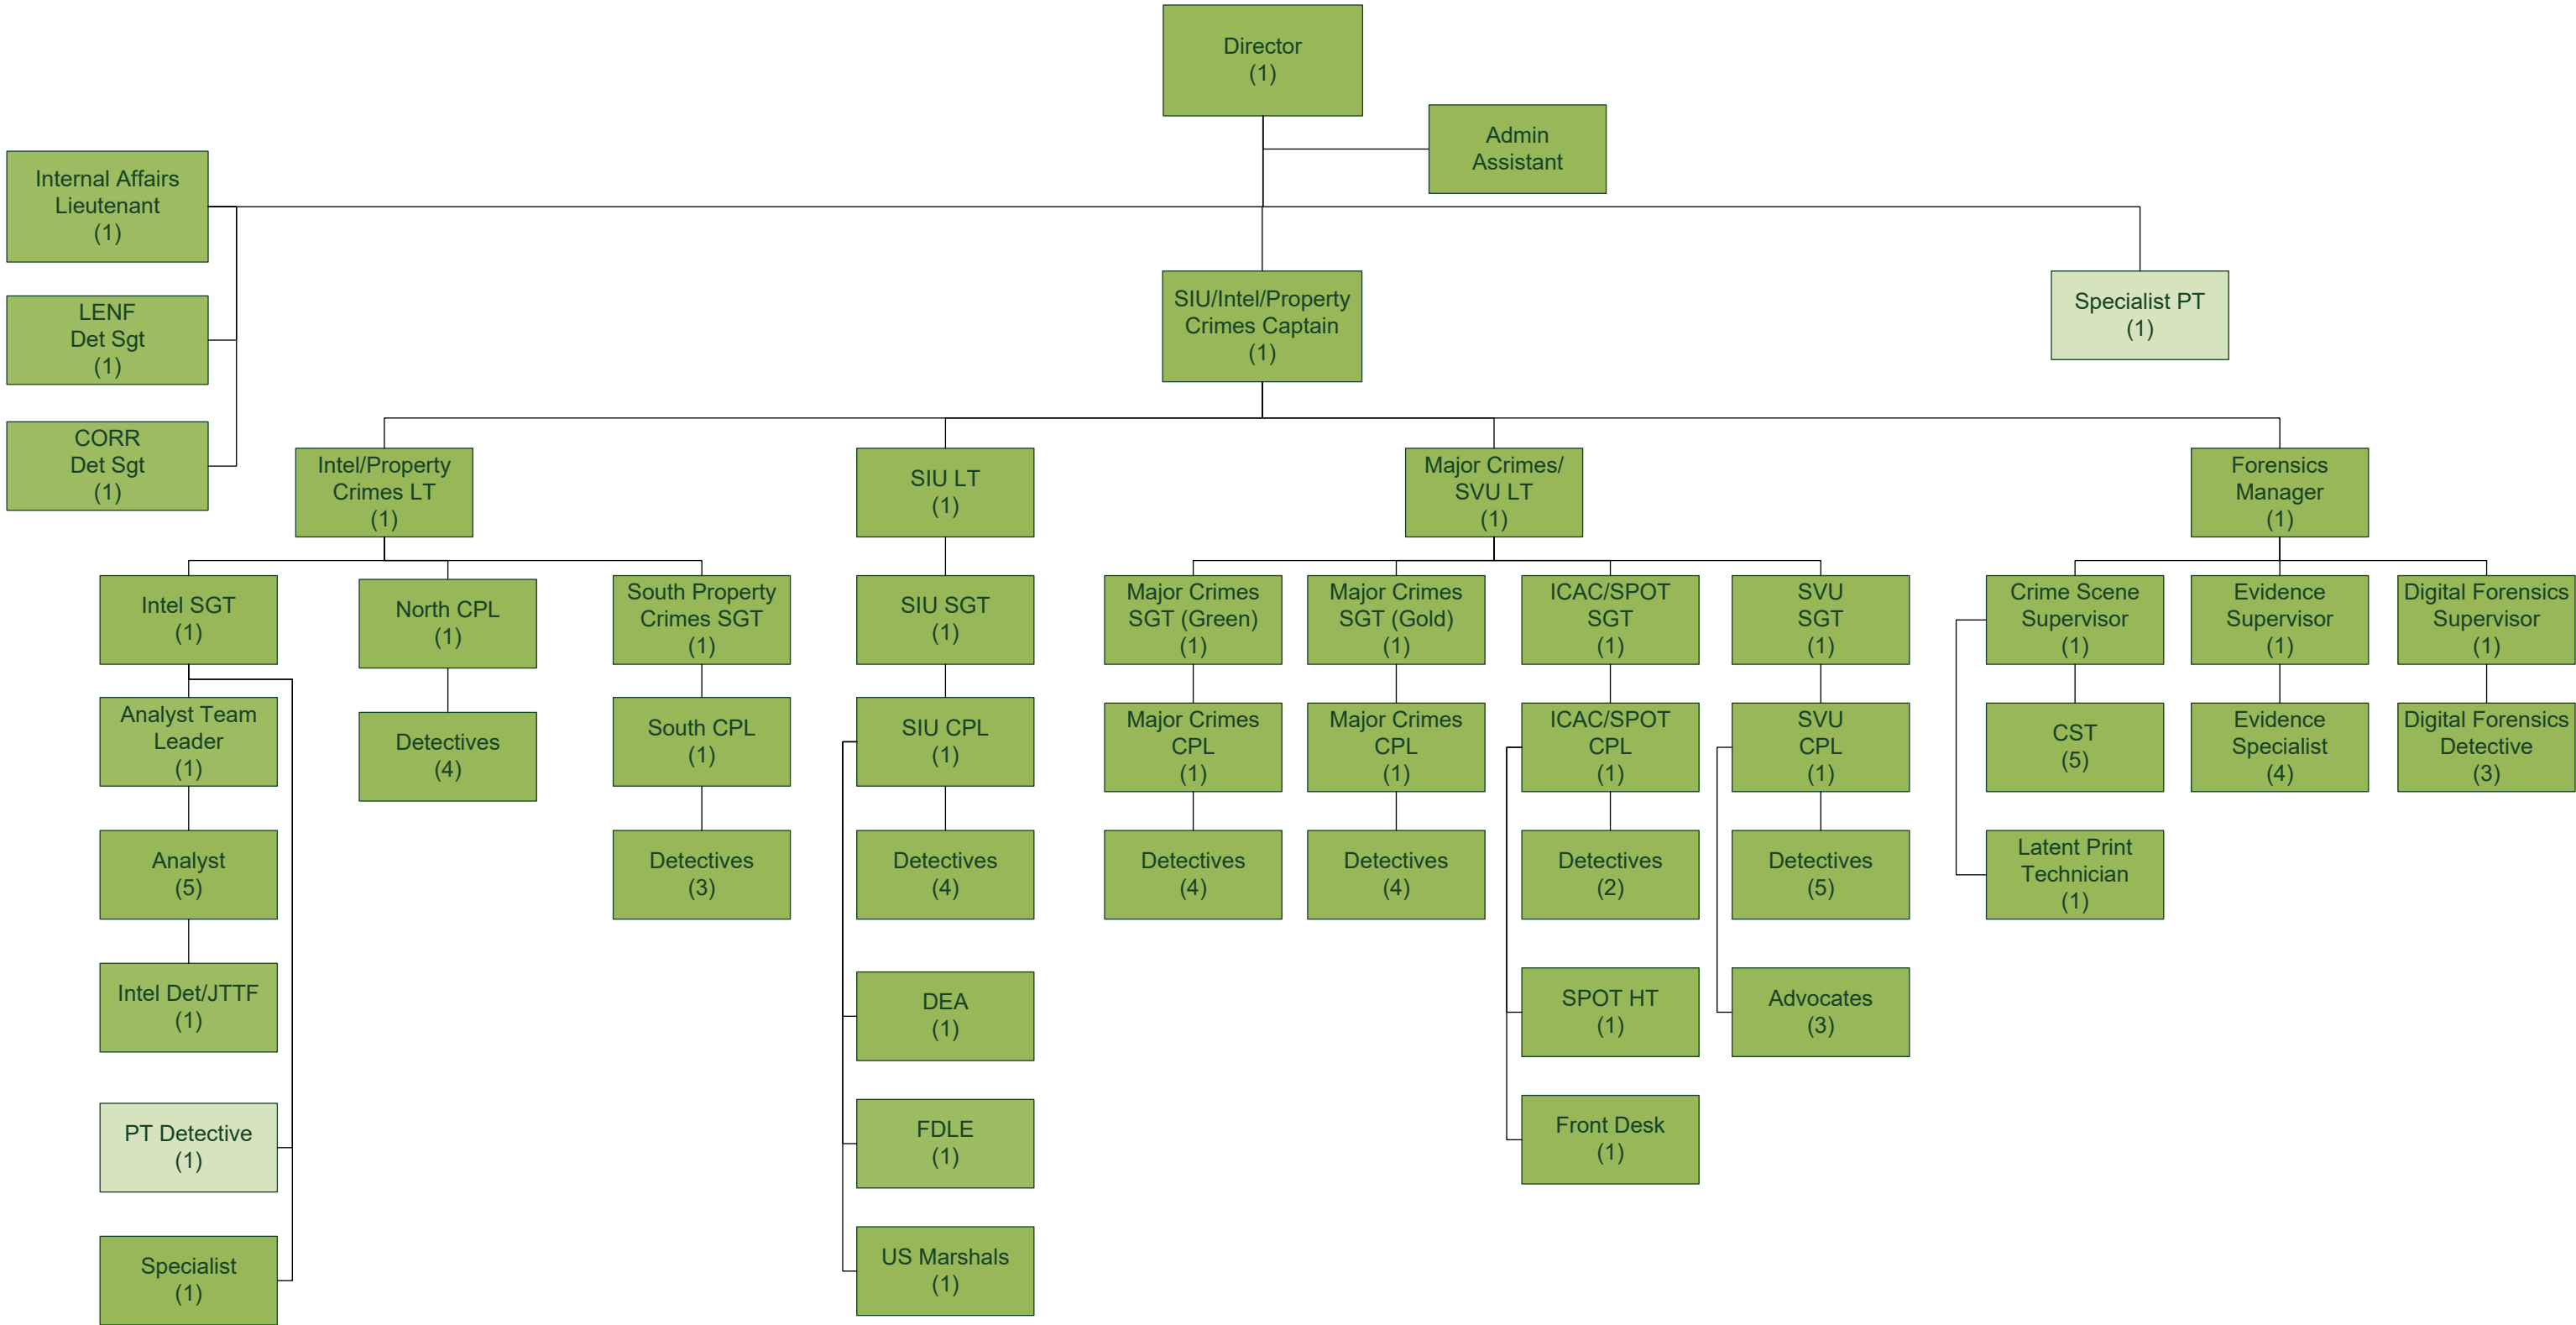

SHERIFF

ST. JOHNS COUNTY

785

Current

2022 ORGANIZATIONAL CHART

Office of the Sheriff Division

CID Division

Operations Division

Patrol Division

General Services Division

Corrections Division