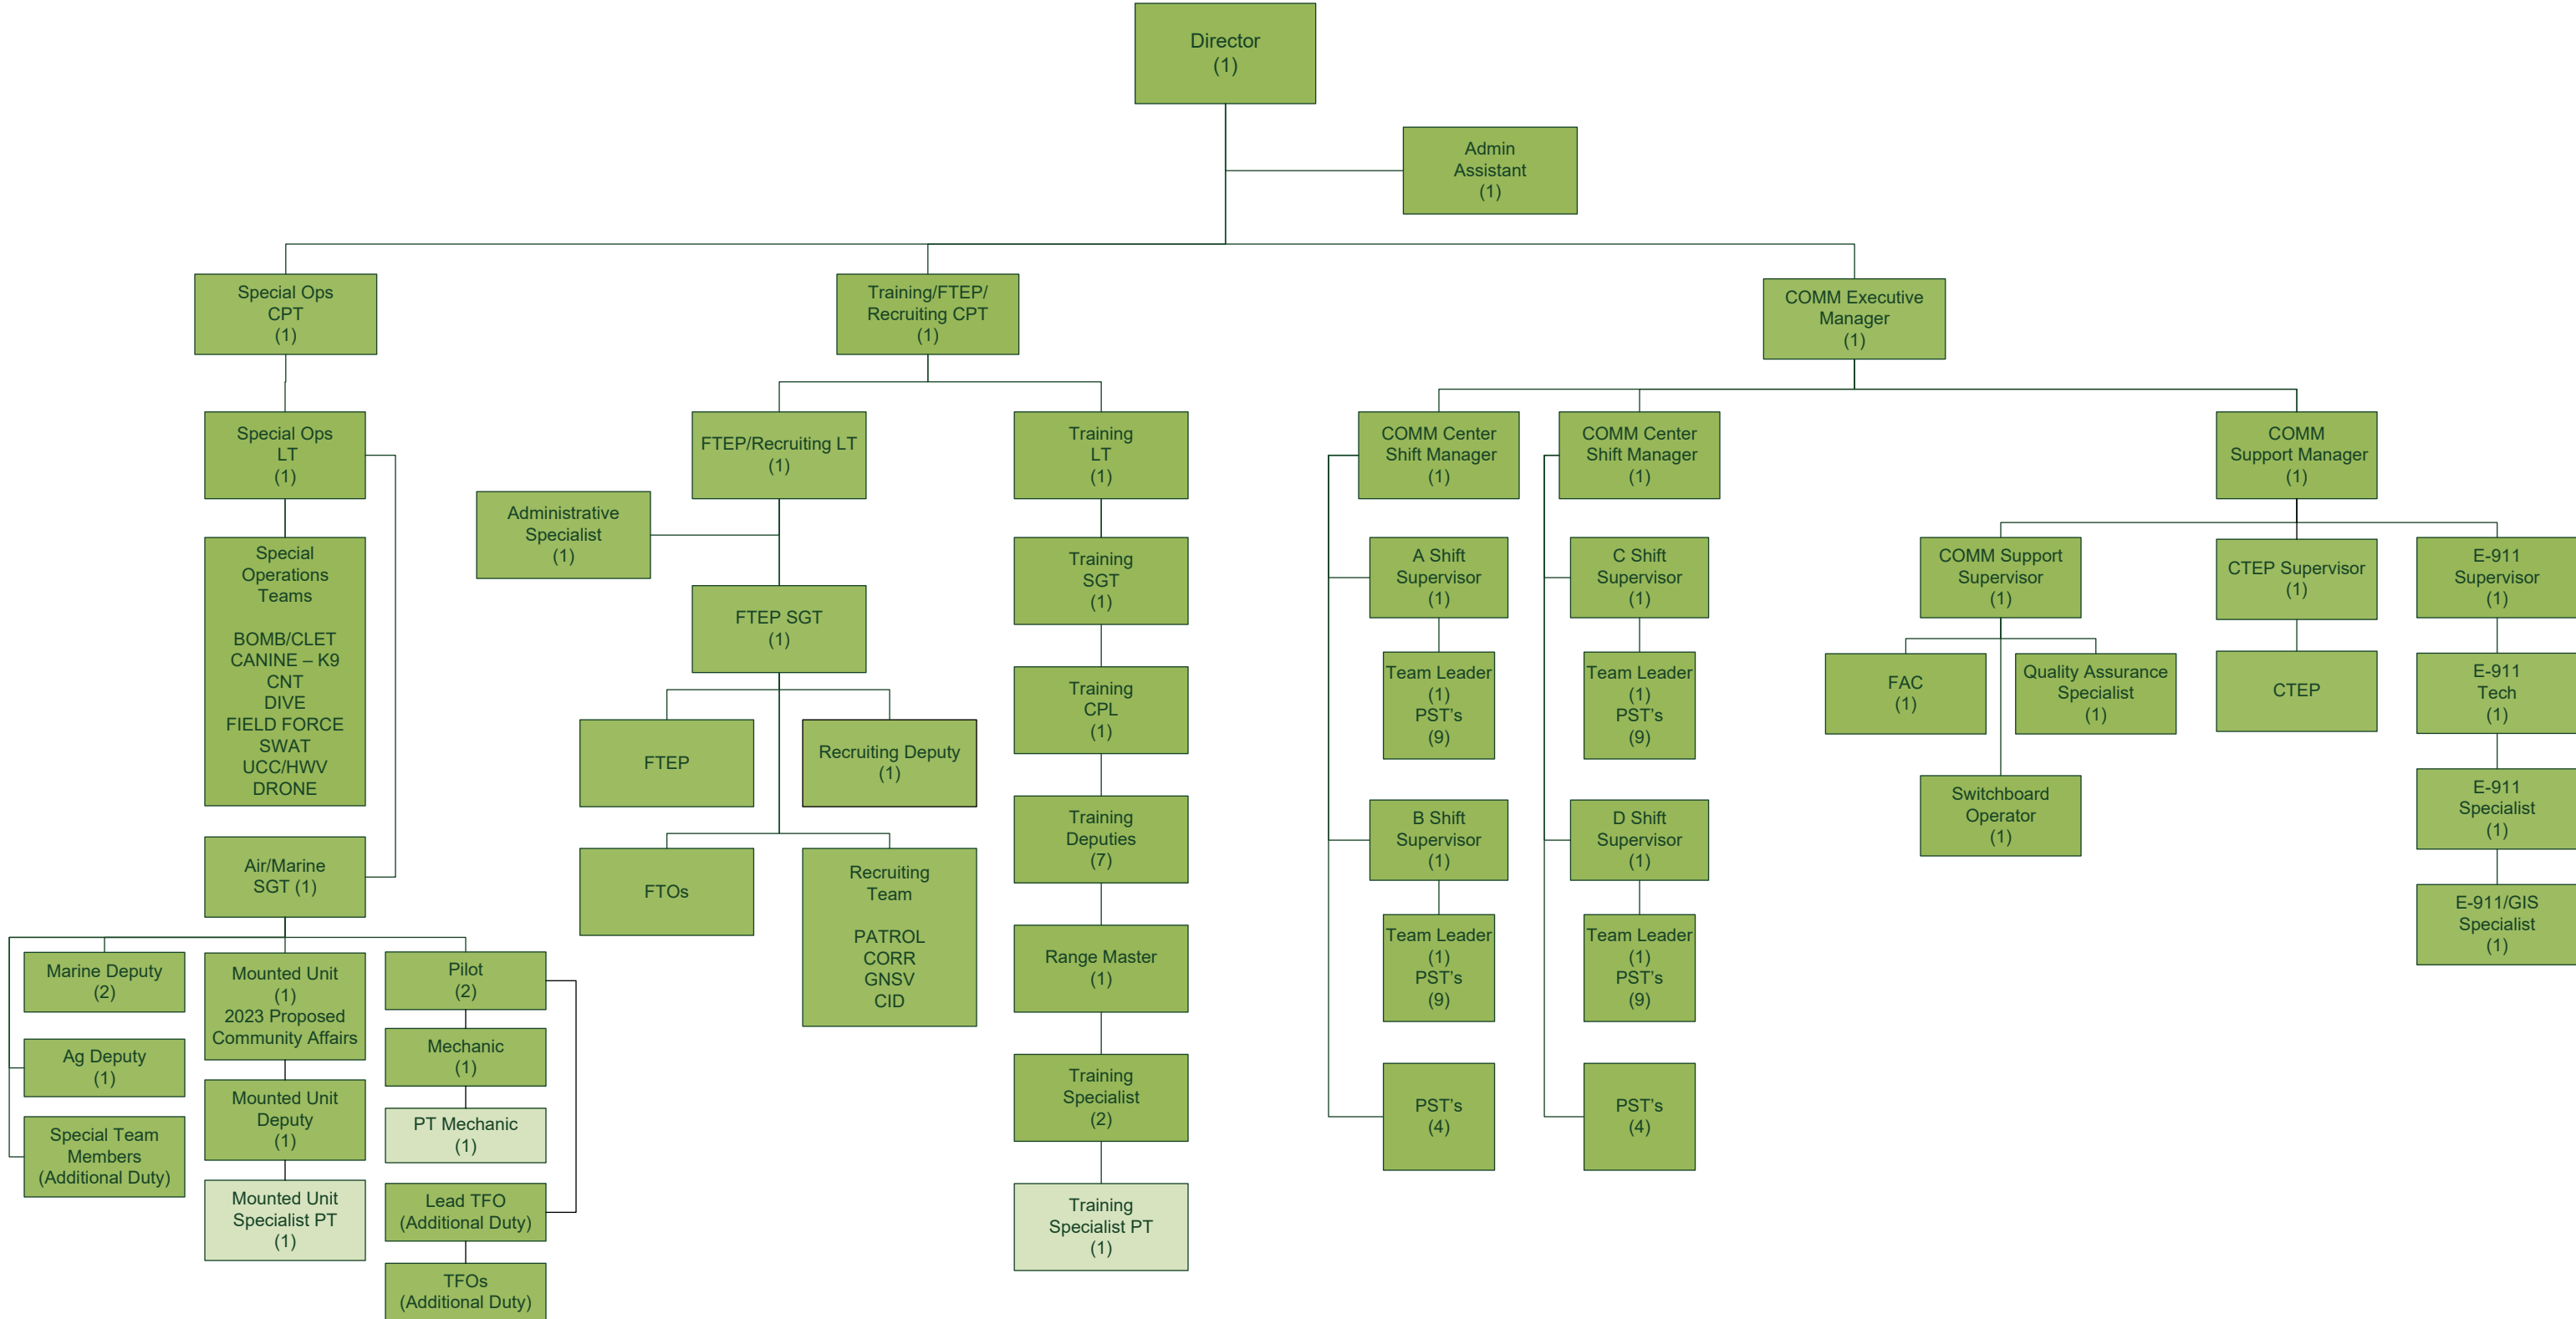

SHERIFF

ST. JOHNS COUNTY

785

Current

2022 ORGANIZATIONAL CHART

Office of the Sheriff Division

CID Division

Operations Division

Patrol Division

General Services Division

Corrections Division